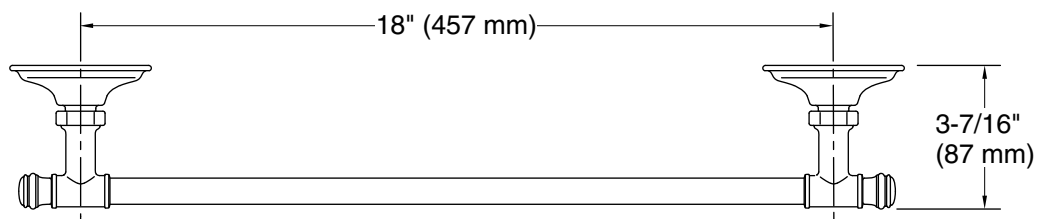

Features

- 18" (457 mm) bar.
- Coordinates with transitional-style KOHLER® faucets and showering components.

Material

- Premium metal construction for durability and reliability.
- KOHLER finishes resist corrosion and tarnishing.

Recommended Products/Accessories

- K-31507-TA bath towel with Tatami weave, 30" x 58"
- K-31507-TE bath towel with Terry weave, 30" x 58"
- K-31507-TX bath towel with Textured weave, 30" x 58"

Included Components

Color	Code	Description
	CP	Polished Chrome
	BN	Vibrant® Brushed Nickel
	2BZ	Oil-Rubbed Bronze
	2MB	Vibrant® Brushed Moderne Brass

Technical Information

All product dimensions are nominal.

Installation Type: Wall-mount