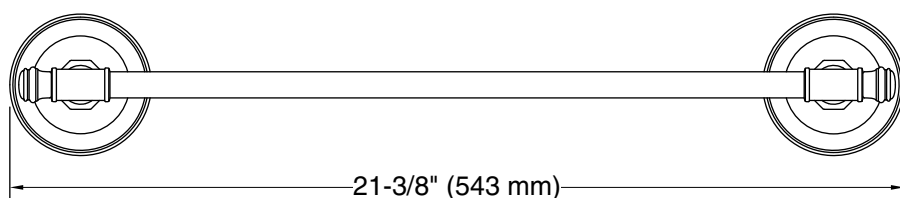

Features

- 18" (457 mm) bar.
- Coordinates with transitional-style KOHLER® faucets and showering components.

Material

- Premium metal construction for durability and reliability.
- KOHLER finishes resist corrosion and tarnishing.

Recommended Products/Accessories

- K-31507-TA bath towel with Tatami weave, 30" x 58"
- K-31507-TE bath towel with Terry weave, 30" x 58"
- K-31507-TX bath towel with Textured weave, 30" x 58"

Included Components

Color	Code	Description
	CP	Polished Chrome
	BN	Vibrant® Brushed Nickel
	2BZ	Oil-Rubbed Bronze
	2MB	Vibrant® Brushed Moderne Brass

Technical Information

All product dimensions are nominal.

Installation Type: Wall-mount